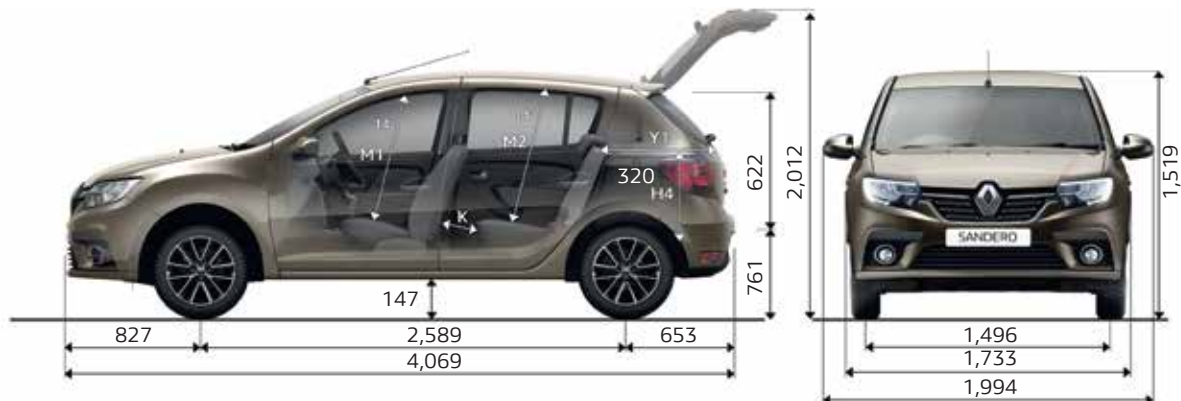

DIMENSIONS